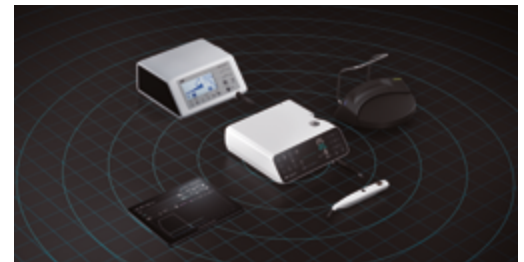

Complete Kit contains:

- Control unit
- Motor/Cord
- 20:1 contra angle
- Wireless foot control

- **Optic**
- **With Ti-Max X-SG20L**

MODEL Surgic Pro2
CODE Y1004195
RRP £5,856

- **Non-Optic**
- **With S-Max SG20**

MODEL Surgic Pro2
CODE Y1004196
RRP £4,164

BUY ANY Surgic Pro2 AND GET Osseo 100+ FOR FREE**

MODEL Osseo 100+
CODE Y1004176

LINK BY BLUETOOTH

- Wireless Foot Control
- iPad
- Variosurg3 (Surgical Piezo) operate with 1 wireless Foot control
- Osseo100+ confirms ISQ value over a shared interface