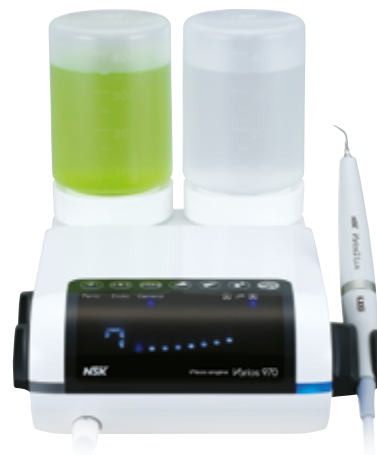

Units come with:

- 1 handpiece
- G4, G8 & G16 tips
- 3 tip wrenches
- sterilisation case

• **Optic**

MODEL Varios 970 LUX
CODE Y1004161
RRP £2,898

• **Non-Optic**

MODEL Varios 970
CODE Y1004160
RRP £2,494

OFFER + 2 FREE

HANDPIECES & STERILISATION CASES**

**EXCLUDING EXTRA TIPS/TIP WRENCHES

Varios2 handpiece

• **Optic**

MODEL VA2-LUX-HP
CODE E351050
RRP £531

Varios2 handpiece

• **Non-Optic**

MODEL VA2-HP
CODE E350050
RRP £279