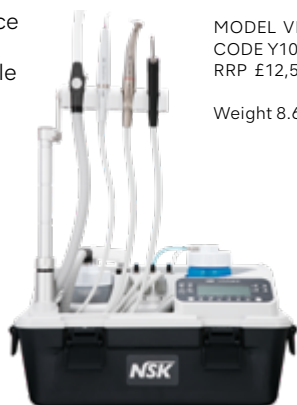

VIVA ace

MOBILE DENTISTRY SYSTEM

- Ideal as a surgery back up or to visit shielded patients
- Lightweight micromotor with additional endo functions
- Multipurpose ultrasonic handpiece
- Quick setup and storage
- 4-level adjustable height and angle

MODEL VIVA ace
CODE Y1003773
RRP £12,517

Weight 8.6kg

Width 462 mm, Height 284 mm, Depth 292 mm

iProphy

NEW

CORDLESS PROPHY HANDPIECE

The complete kit comes with a 4:1 reduction head for screw-in prophy cups/brushes. Alternatively a PR-F head (optional extra) can be used that connects to disposable Prophy heads.