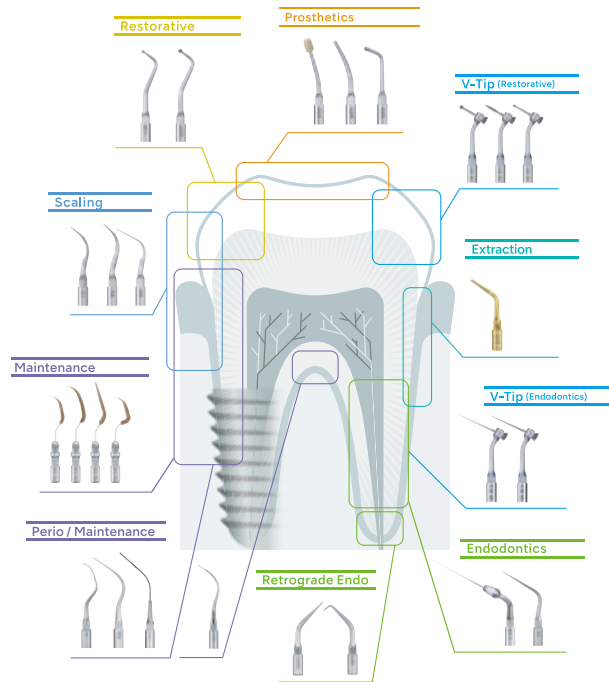

Scaler Tips

1 + 1 FREE*

TIPS FOR VARIOS
ULTRASONIC SCALER

Scan/Click
Full range
of tips

TIPS FOR AIR SCALERS

Scan/Click
Tips for
Air Scaler

AIR SCALERS

Direct connection
air scaler

- Oscillation frequency 5,600-5,850Hz
- Kit includes 3 scaler tips

MODEL AS2000
CODE T698001 (Midwest M4 hose)
CODE T697001 (Borden B2/B3 hose)
RRP £477 each

Optic air scaler with
coupling connection

- Oscillation frequency 6,200-5,850Hz
- Scratch resistant with titanium body
- Kit includes 3 scaler tips

MODEL Ti-Max S970L
CODE T1005001**
RRP £1,339

**also available in KaVo® fitting T1015001
and Sirona® fitting T1013001, RRP £1,372

FREE NAC-EC WITH AS2000

FREE 2 × NAC-EC WITH S970