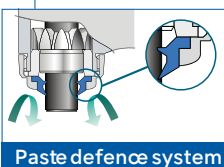

Paste defence system

NAC-EC 3 FOR £195*